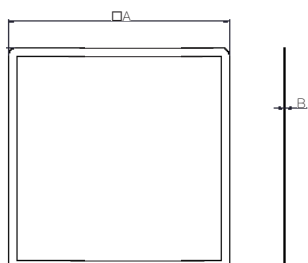

## KT-DECOR

Kit consisting of a metal sheet front cover with modern and minimalist design and a frame with magnets to be fixed to the frontal support of the fan unit; the decor cover is available in different colours and with luxury coatings; available for Quantum NEXT, Quantum HR units and on BCRG inlet and exhaust vents, models 100 and 150.

Model	Ø100	Ø150
A	200	260
B	1	1

Dimensions in mm

White RAL9003 embossed

Embossed black

Gold Van Gogh

Silver RAL9007 glitter